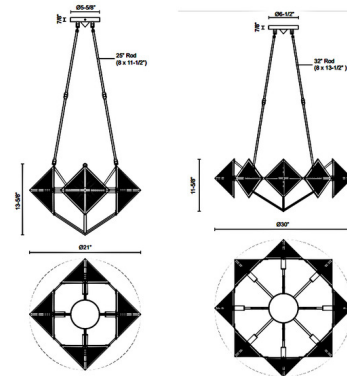

Shown in vintage brass / clear ribbed

Specifications

COLOR	Clear Ribbed
BODY FINISH	Vintage Brass
WATTAGE	240W
DIMMER	Standard 120V
DIMENSIONS	21"W x 13.62"H
BULB NOT INCLUDED	4 x B10/Candelabra (E12)/60W/120V Incandescent
OTHER BULB OPTIONS	4 x B10/Candelabra (E12)/120V LED
COUNTRY OF ORIGIN	China