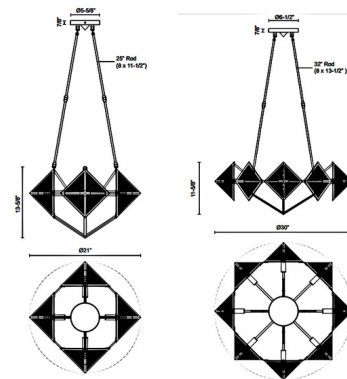

### Specifications

COLOR . . . . . Clear Ribbed  
 BODY FINISH . . . . . Vintage Brass  
 WATTAGE . . . . . 240W  
 DIMMER . . . . . Standard 120V  
 DIMENSIONS . . . . . 21"W x 13.62"H  
 BULB NOT INCLUDED . . . . . 4 x B10/Candelabra (E12)/60W/120V Incandescent  
 OTHER BULB OPTIONS . . . . . 4 x B10/Candelabra (E12)/120V LED  
 COUNTRY OF ORIGIN . . . . . China