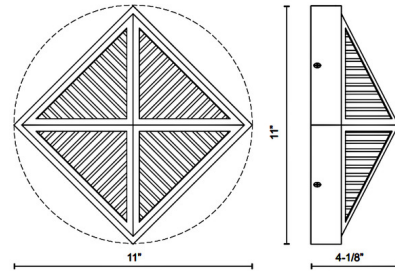

Shown in textured black / clear ribbed

Specifications

COLOR Clear Ribbed
BODY FINISH Textured Black
WATTAGE 60W
DIMMER Standard 120V
DIMENSIONS 11"W x 11"H x 4.12"D
BULB NOT INCLUDED 1 x B10/Candelabra (E12)/60W/120V Incandescent
OTHER BULB OPTIONS 1 x B10/Candelabra (E12)/120V LED
COUNTRY OF ORIGIN China