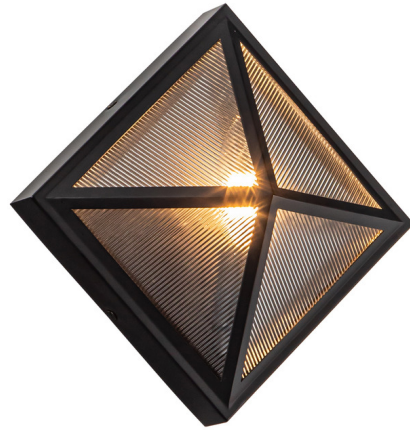

Lightology

lightology.com
866-954-4489
05-17-26

Project: _____

Company: _____

Location: _____ Fixture Type: _____

SPEC #: **ALO1235348**

Approved On: _____ Approved By: _____

Cairo Diamond Outdoor Wall Sconce

By Alora

Description

The Cairo Diamond Outdoor Wall Sconce brings a classic, yet modern look to your exterior space. Inspired by an interpretation of pyramids in the form of the Louvre, the ribbed glass casts warm shadows across your area.

Shown in textured black / clear ribbed

Specifications

COLOR Clear Ribbed
BODY FINISH Textured Black
WATTAGE 60W
DIMMER Standard 120V
DIMENSIONS 11"W x 11"H x 4.12"D
BULB NOT INCLUDED 1 x B10/Candelabra (E12)/60W/120V Incandescent
OTHER BULB OPTIONS 1 x B10/Candelabra (E12)/120V LED
COUNTRY OF ORIGIN China