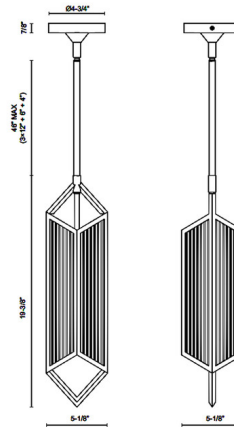

Lightology

lightology.com
866-954-4489
04-25-26

Project: _____

Company: _____

Location: _____ Fixture Type: _____

SPEC #: **ALO1235351**

Approved On: _____ Approved By: _____

Cairo Pendant

By Alora

Description

The Cairo Pendant brings a classic, yet modern look to your interior space. Inspired by an interpretation of pyramids in the form of the Louvre, the ribbed glass casts warm shadows across your room. Sloped ceiling compatible up to 15 degrees.

Specifications

COLOR . . . . . Clear Ribbed
BODY FINISH . . . . . Vintage Brass
WATTAGE 60W
DIMMER . . . . . Standard 120V
DIMENSIONS . . . . . 5.13"W x 19.37"H
BULB NOT INCLUDED . . . . . 1 x A19/Medium (E26)/60W/120V Incandescent
OTHER BULB OPTIONS . . . . . 1 x A19/Medium (E26)/120V LED
COUNTRY OF ORIGIN . . . . . China

CLICK TO VIEW PRODUCT

Notes: