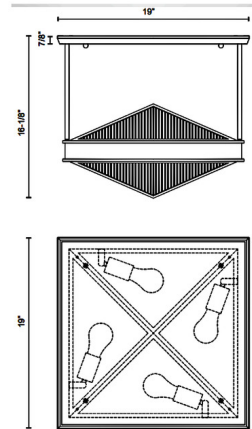

### Specifications

COLOR	Clear Ribbed
BODY FINISH	Vintage Brass
WATTAGE	240W
DIMMER	Standard 120V
DIMENSIONS	19"W x 16.12"H
BULB NOT INCLUDED	4 x A19/Medium (E26)/60W/120V Incandescent
OTHER BULB OPTIONS	4 x A19/Medium (E26)/120V LED
COUNTRY OF ORIGIN	China