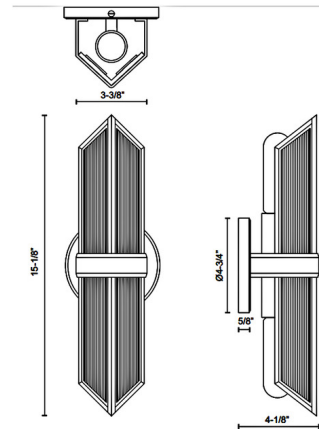

CLICK TO VIEW PRODUCT

Notes: