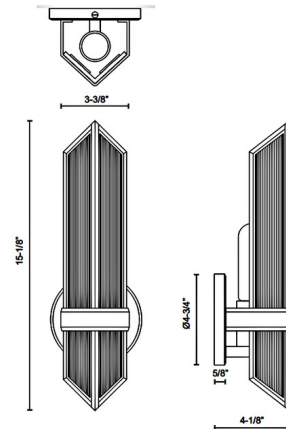

CLICK TO VIEW PRODUCT

Notes: