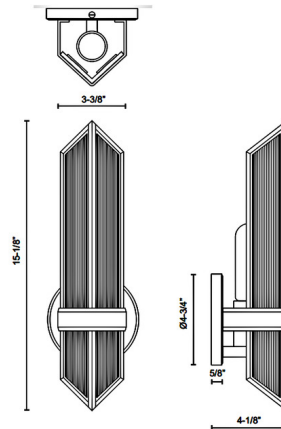

CLICK TO VIEW PRODUCT

Notes: