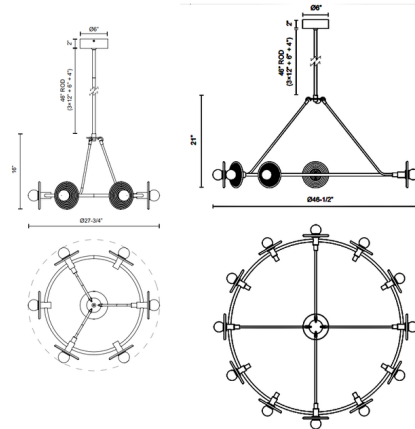

Specifications

COLOR Alabaster
BODY FINISH Vintage Brass
WATTAGE 40W
DIMMER Low Voltage Electronic
DIMENSIONS 46.5"W x 21"H
INTEGRATED LED MODULE 1 x LED/40W/120V LED
COUNTRY OF ORIGIN China

Technical Information

PRODUCT DIMENSIONS Downrods: One 4", One 6", and Three 12" Included
COLOR RENDERING 90 CRI
LAMP COLOR 3000K
LUMENS/WATT 76.00
LUMINOUS FLUX 3040 lumens

Shown in vintage brass / alabaster

CLICK TO VIEW PRODUCT