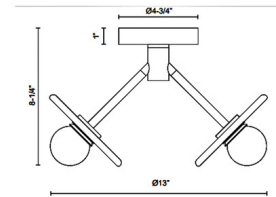

Shown in urban bronze / alabaster