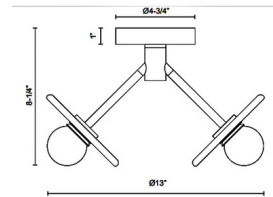

Shown in urban bronze / alabaster