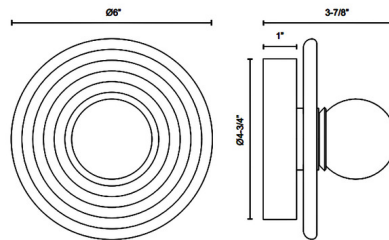

### Specifications

COLOR . . . . . Alabaster  
BODY FINISH . . . . . Urban Bronze  
WATTAGE . . . . . 6W  
DIMMER . . . . . Low Voltage Electronic  
DIMENSIONS . . . . . 6"W x 3.87"H  
INTEGRATED LED MODULE . . . . . 1 x LED/6W/120V LED  
COUNTRY OF ORIGIN . . . . . China