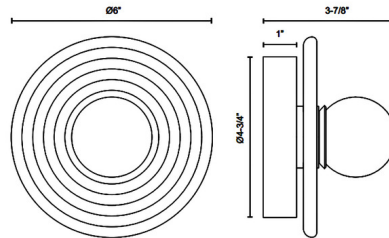

CLICK TO VIEW PRODUCT

Notes: