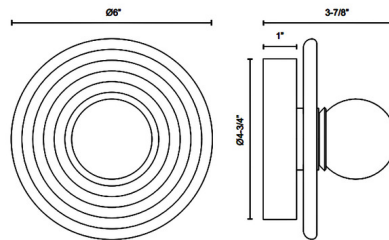

CLICK TO VIEW PRODUCT

Notes: