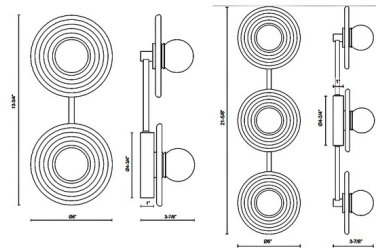

CLICK TO VIEW PRODUCT

Notes: