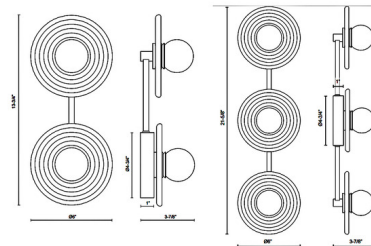

By Alora

Description

The Dahlia Bathroom Vanity Light is inspired by botanical flowers, brings a clean beauty to your interior space. Ribbed alabaster plates are complemented by pearls of lit glass, casting warm shadows across your room. Dimmable with Standard Triac or Low Voltage Electronic dimming. May be mounted horizontally or vertically. Note: Alabaster boasts distinct variations in both its veining and tone, a unique characteristic of a timeless natural material. No two pieces will look the exact same.

Shown in vintage brass / alabaster

Specifications

COLOR Alabaster
 BODY FINISH Vintage Brass
 WATTAGE 14W
 DIMMER Low Voltage Electronic
 DIMENSIONS 6"W x 13.75"H x 3.87"D
 INTEGRATED LED MODULE 2 x LED/7W/120V LED
 COUNTRY OF ORIGIN China