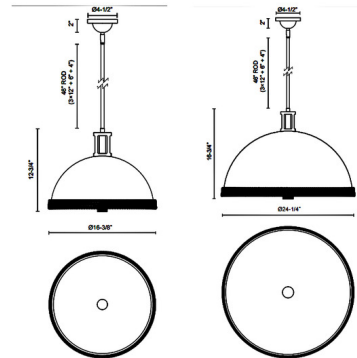

Specifications

COLOR Matte White
BODY FINISH Vintage Brass
WATTAGE 120W
DIMMER Standard 120V
DIMENSIONS 16.37"W x 12.75"H
BULB NOT INCLUDED 2 x A19/Medium (E26)/60W/120V Incandescent
OTHER BULB OPTIONS 2 x A19/Medium (E26)/120V LED
COUNTRY OF ORIGIN China

Technical Information

PRODUCT DIMENSIONS Downrods: One 4", One 6", and Three 12" Included

Shown in vintage brass / matte white

CLICK TO VIEW PRODUCT

Notes: