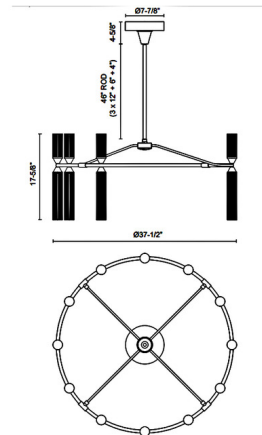

Specifications

COLOR Frosted
BODY FINISH Urban Bronze
WATTAGE 118W
DIMMER Standard 120V
DIMENSIONS 37.5"W x 17.62"H
INTEGRATED LED MODULE 1x LED/118W/120V LED
COUNTRY OF ORIGIN China

Technical Information

PRODUCT DIMENSIONS Downrods: One 4", One 6", and Three 12" Included
COLOR RENDERING 90 CRI
LAMP COLOR 3000K
LUMENS/WATT 73.22
LUMINOUS FLUX 8640 lumens

Notes:

Shown in urban bronze / frosted

CLICK TO VIEW PRODUCT