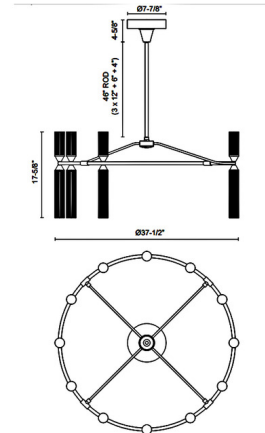

Specifications

COLOR Frosted
BODY FINISH Urban Bronze
WATTAGE 118W
DIMMER Standard 120V
DIMENSIONS 37.5"W x 17.62"H
INTEGRATED LED MODULE 1x LED/118W/120V LED
COUNTRY OF ORIGIN China

Technical Information

PRODUCT DIMENSIONS Downrods: One 4", One 6", and Three 12" Included
COLOR RENDERING 90 CRI
LAMP COLOR 3000K
LUMENS/WATT 73.22
LUMINOUS FLUX 8640 lumens

Notes:

Shown in urban bronze / frosted

CLICK TO VIEW PRODUCT