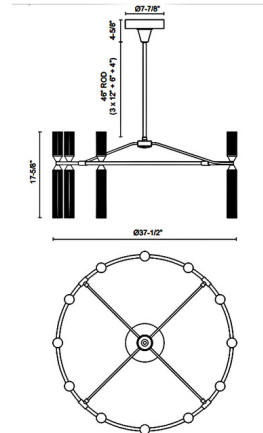

Specifications

COLOR	Frosted
BODY FINISH	Urban Bronze
WATTAGE	118W
DIMMER	Standard 120V
DIMENSIONS	37.5"W x 17.62"H
INTEGRATED LED MODULE	1 x LED/118W/120V LED
COUNTRY OF ORIGIN	China

Technical Information

PRODUCT DIMENSIONS	Downrods: One 4", One 6", and Three 12" Included
COLOR RENDERING	90 CRI
LAMP COLOR	3000K
LUMENS/WATT	73.22
LUMINOUS FLUX	8640 lumens

Notes:

Shown in urban bronze / frosted

CLICK TO VIEW PRODUCT