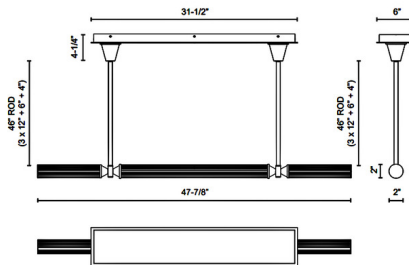

CLICK TO VIEW PRODUCT

Notes: