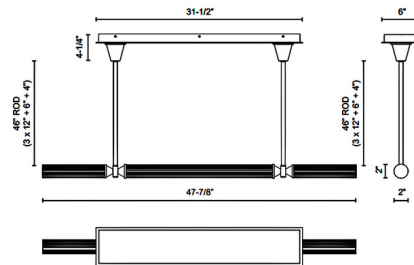

Specifications

COLOR Frosted
BODY FINISH Vintage Brass
WATTAGE 40W
DIMMER Standard 120V
DIMENSIONS 47.87"L x 2"W x 2"H
INTEGRATED LED MODULE 1 x LED/40W/120V LED
COUNTRY OF ORIGIN China

Technical Information

PRODUCT DIMENSIONS Downrods: One 4", One 6", and Three 12" Included
COLOR RENDERING 90 CRI
LAMP COLOR 3000K
LUMENS/WATT 74.00
LUMINOUS FLUX 2960 lumens

Shown in vintage brass / frosted

CLICK TO VIEW PRODUCT