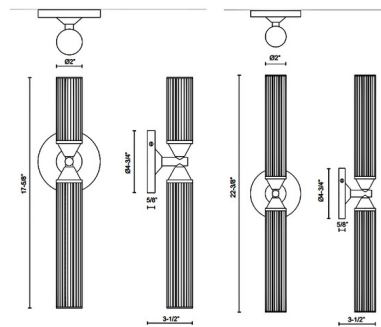

Lightology

lightology.com
866-954-4489
04-21-26

Project: _____
Company: _____
Location: _____ Fixture Type: _____
SPEC #: **ALO1235377**
Approved On: _____ Approved By: _____

Edwin Bathroom Vanity Light

By Alora

Description

The Edwin Bathroom Vanity Light brings a decadent glam to your interior space. The vintage frame holds art deco inspired ribbed glass, casting warm shadows across your room. May be mounted in all orientations. Note: Dimmable with a Standard Triac, Lo Voltage Electronic, or 0-10V dimming, sold separately.

Specifications

COLOR . . . . . Frosted
BODY FINISH . . . . . Vintage Brass
WATTAGE 13W
DIMMER . . . . . Standard 120V
DIMENSIONS . . . . . 2"W x 17.62"H x 3.5"D
INTEGRATED LED MODULE . . . . . 1 x LED/13W/120V LED
COUNTRY OF ORIGIN . . . . . China

Technical Information

COLOR RENDERING . . . . . 90 CRI
LAMP COLOR 3000K
LUMENS/WATT 73.85
LUMINOUS FLUX . . . . . 960 lumens

CLICK TO VIEW PRODUCT

Notes: