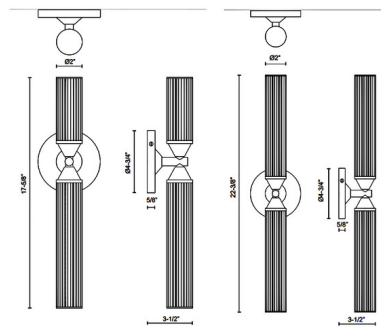

Lightology

lightology.com
866-954-4489
06-29-26

Project: _____

Company: _____

Location: _____ Fixture Type: _____

SPEC #: **ALO1235377**

Approved On: _____ Approved By: _____

Edwin Bathroom Vanity Light

By Alora

Description

The Edwin Bathroom Vanity Light brings a decadent glam to your interior space. The vintage frame holds art deco inspired ribbed glass, casting warm shadows across your room. May be mounted in all orientations. Note: Dimmable with a Standard Triac, Lo Voltage Electronic, or 0-10V dimming, sold separately.

Specifications

COLOR . . . . . Frosted
BODY FINISH . . . . . Vintage Brass
WATTAGE 13W
DIMMER . . . . . Standard 120V
DIMENSIONS . . . . . 2"W x 17.62"H x 3.5"D
INTEGRATED LED MODULE . . . . . 1 x LED/13W/120V LED
COUNTRY OF ORIGIN . . . . . China

Technical Information

COLOR RENDERING . . . . . 90 CRI
LAMP COLOR 3000K
LUMENS/WATT 73.85
LUMINOUS FLUX . . . . . 960 lumens

CLICK TO VIEW PRODUCT

Notes: