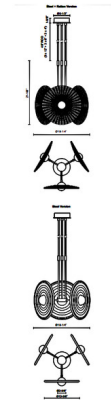

CLICK TO VIEW PRODUCT

Notes: