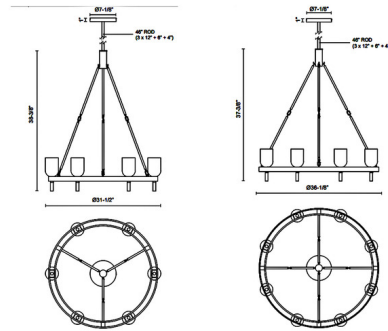

### Specifications

COLOR . . . . . Alabaster  
BODY FINISH . . . . . Vintage Brass  
WATTAGE . . . . . 360W  
DIMMER . . . . . Standard 120V  
DIMENSIONS . . . . . 31.5"W x 38.37"H  
BULB NOT INCLUDED . . . . . 6 x B10/Candelabra (E12)/60W/120V Incandescent  
OTHER BULB OPTIONS . . . . . 6 x B10/Candelabra (E12)/120V LED  
COUNTRY OF ORIGIN . . . . . China

### Technical Information

PRODUCT DIMENSIONS . . . . . Downrods: One 4", One 6", and Three 12" Included

Shown in vintage brass / alabaster

CLICK TO VIEW PRODUCT

Notes: