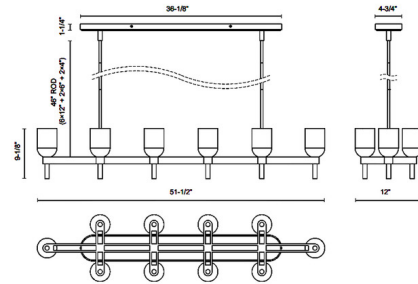

By Alora

Description

The Lucian Linear Pendant brings a clean, modern look to your interior space. The smooth organic frame is complemented by slim, bowl shaped glass, casting warm shadows across your room. Note: Alabaster boasts distinct variations in both its veining and tone, a unique characteristic of a timeless natural material. No two pieces will look the exact same.

Shown in urban bronze / alabaster

Specifications

COLOR Alabaster
BODY FINISH Urban Bronze
WATTAGE 600W
DIMMER Standard 120V
DIMENSIONS 51.5"L x 12"W x 9.13"H
BULB NOT INCLUDED 10 x B10/Candelabra (E12)/60W/120V Incandescent
OTHER BULB OPTIONS 10 x B10/Candelabra (E12)/120V LED
COUNTRY OF ORIGIN China

Technical Information

PRODUCT DIMENSIONS Downrods: Two 4", Two 6", and Six 12" Included

CLICK TO VIEW PRODUCT

Notes: