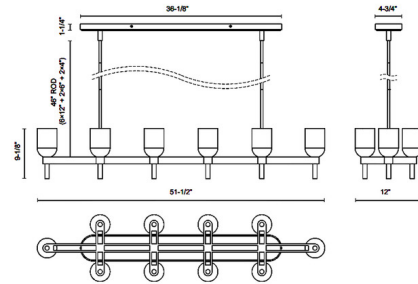

Specifications

COLOR . . . . . Alabaster
BODY FINISH . . . . . Urban Bronze
WATTAGE 600W
DIMMER . . . . . Standard 120V
DIMENSIONS . . . . . 51.5"L x 12"W x 9.13"H
BULB NOT INCLUDED . . . . . 10 x B10/Candelabra (E12)/60W/120V Incandescent
OTHER BULB OPTIONS . . . . . 10 x B10/Candelabra (E12)/120V LED
COUNTRY OF ORIGIN . . . . . China

Technical Information

PRODUCT DIMENSIONS . . . . . Downrods: Two 4", Two 6", and Six 12" Included

CLICK TO VIEW PRODUCT

Notes: