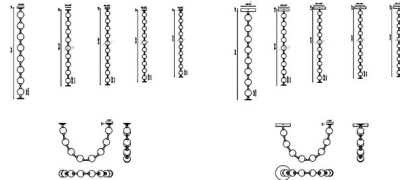

## Marni String Pendant

By Alora

### Description

The Marni String Pendant adds a gorgeous luxe to your interior space. The curved frame and meticulously cut spherical lit acrylic gems, create glittering light across your room. May be hung horizontally or vertically, with a surface or remote transformer. Note: Dimmable with a Standard Triac, Lo Voltage Electronic, or 0-10V dimmer, sold separately.

### Specifications

COLOR . . . . . Clear Ribbed  
BODY FINISH . . . . . Natural Brass  
WATTAGE . . . . . 38W  
DIMMER . . . . . Low Voltage Electronic  
DIMENSIONS . . . . . 4.37"W x 58.13"H  
INTEGRATED LED MODULE . . . . . 1 x LED/38W/120V LED  
COUNTRY OF ORIGIN . . . . . China