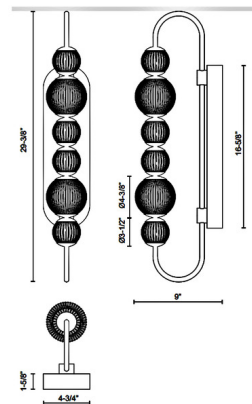

CLICK TO VIEW PRODUCT

Notes: