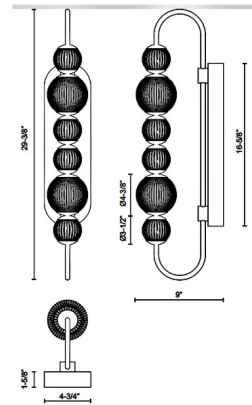

Description

The Marni Bathroom Vanity Light adds a gorgeous luxe to your interior space. The curved frame and meticulously cut spherical lit acrylic gems, create glittering light across your room. May be mounted horizontally or vertically. Note: Dimmable with a Standard Triac or Low Voltage Electronic dimmer, sold separately.

Specifications

COLOR Clear Ribbed
 BODY FINISH Polished Nickel
 WATTAGE 24W
 DIMMER Standard 120V
 DIMENSIONS 4.75"W x 29.37"H x 9"D
 INTEGRATED LED MODULE 1 x LED/24W/120V LED
 COUNTRY OF ORIGIN China

Technical Information

COLOR RENDERING 90 CRI
 LAMP COLOR 3000K
 LUMENS/WATT 80.00
 LUMINOUS FLUX 1920 lumens

Shown in polished nickel / clear ribbed

CLICK TO VIEW PRODUCT

Notes: