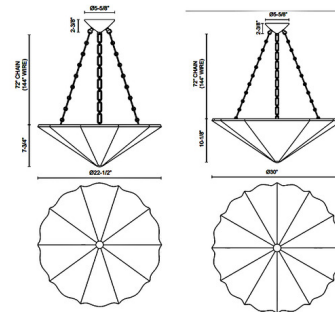

Specifications

COLOR N/A
BODY FINISH Antique White
WATTAGE 180W
DIMMER Standard 120V
DIMENSIONS 22.5"W x 7.75"H
BULB NOT INCLUDED 3 x A19/Medium (E26)/60W/120V Incandescent
OTHER BULB OPTIONS 3 x A19/Medium (E26)/120V LED
COUNTRY OF ORIGIN China

Technical Information

PRODUCT DIMENSIONS Adjustable Chains Length: 72"

CLICK TO VIEW PRODUCT

Notes: