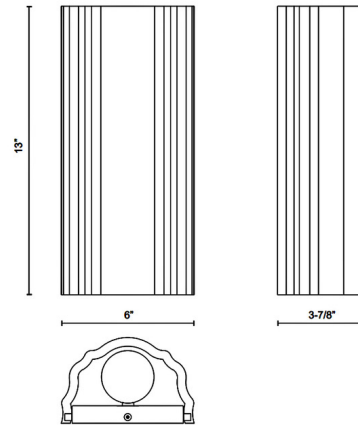

Shown in antique white