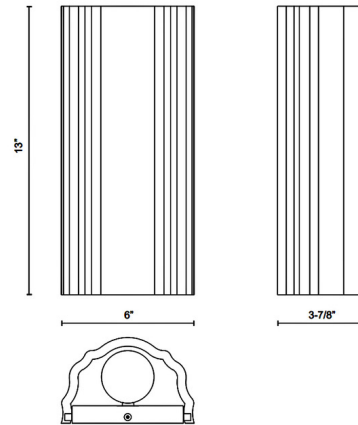

Specifications

COLOR	N/A
BODY FINISH	Antique White
WATTAGE	120W
DIMMER	Standard 120V
DIMENSIONS	6"W x 13"H x 3.87"D
BULB NOT INCLUDED	2 x B10/Candelabra (E12)/60W/120V Incandescent
OTHER BULB OPTIONS	2 x B10/Candelabra (E12)/120V LED
COUNTRY OF ORIGIN	China