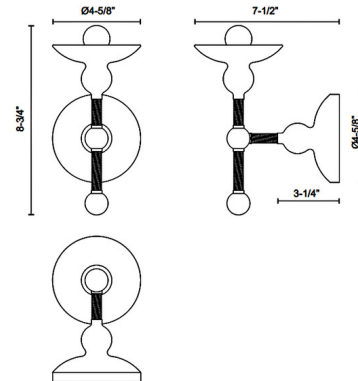

### Specifications

COLOR	Natural
BODY FINISH	Matte Black
WATTAGE	60W
DIMMER	Standard 120V
DIMENSIONS	4.62"W x 8.75"H x 7.5"D
BULB NOT INCLUDED	1 x G16.5/Candelabra (E12)/60W/120V Incandescent
OTHER BULB OPTIONS	1 x G16.5/Candelabra (E12)/120V LED 1 x B10/Candelabra (E12)/120V Incandescent 1 x B10/Candelabra (E12)/120V LED
COUNTRY OF ORIGIN	China