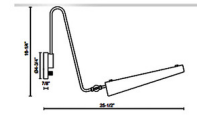

Shown in vintage brass / matte white