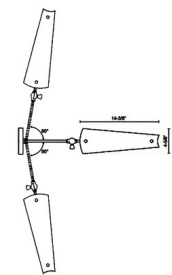

Lightology

lightology.com
866-954-4489
05-16-26

Project: _____

Company: _____

Location: _____ Fixture Type: _____

SPEC #: **ALO1235438**

Approved On: _____ Approved By: _____

Osorio Swing Arm Wall Sconce By Alora

Description

The Osorio Swing Arm Wall Sconce brings a futuristic, yet retro look to your interior space. The sleek, midcentury modern shade rests on a curved arm that swings side to side, to direct light just where you want it.

Specifications

COLOR . . . . . Matte White
BODY FINISH . . . . . Vintage Brass
WATTAGE 6W
DIMMER . . . . . Low Voltage Electronic
DIMENSIONS . . . . . 4.62"W x 16.25"H x 25.5"D
INTEGRATED LED MODULE . . . . . 1 x LED/6W/120V LED
COUNTRY OF ORIGIN . . . . . China

Technical Information

COLOR RENDERING . . . . . 90 CRI
LAMP COLOR 2700K
LUMENS/WATT 80.00
LUMINOUS FLUX . . . . . 480 lumens

Shown in vintage brass / matte white

CLICK TO VIEW PRODUCT

Notes: