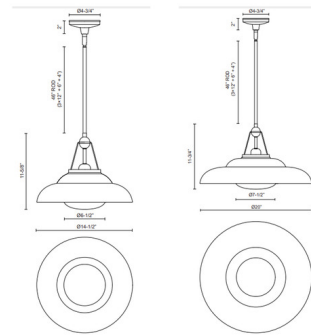

By Alora

Description

The Palmetto Pendant brings an industrial vibe of years gone by. The decorative steel frame is complemented by an inner glass diffuser, casting warm shadows across your room.

Shown in polished brass / glossy opal

Specifications

COLOR Glossy Opal
BODY FINISH Polished Brass
WATTAGE 60W
DIMMER Standard 120V
DIMENSIONS 14.5"W x 11.62"H
BULB NOT INCLUDED 1 x A19/Medium (E26)/60W/120V Incandescent
OTHER BULB OPTIONS 1 x A19/Medium (E26)/120V LED
COUNTRY OF ORIGIN China

Technical Information

PRODUCT DIMENSIONS Downrods: One 4", One 6", and Three 12" Included

CLICK TO VIEW PRODUCT

Notes: