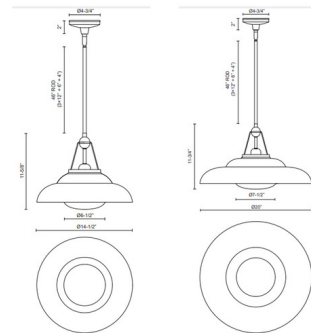

By Alora

Description

The Palmetto Pendant brings an industrial vibe of years gone by. The decorative steel frame is complemented by an inner glass diffuser, casting warm shadows across your room.

Shown in polished brass / glossy opal

Specifications

COLOR Glossy Opal
BODY FINISH Polished Brass
WATTAGE 60W
DIMMER Standard 120V
DIMENSIONS 14.5"W x 11.62"H
BULB NOT INCLUDED 1 x A19/Medium (E26)/60W/120V Incandescent
OTHER BULB OPTIONS 1 x A19/Medium (E26)/120V LED
COUNTRY OF ORIGIN China

Technical Information

PRODUCT DIMENSIONS Downrods: One 4", One 6", and Three 12" Included

CLICK TO VIEW PRODUCT

Notes: