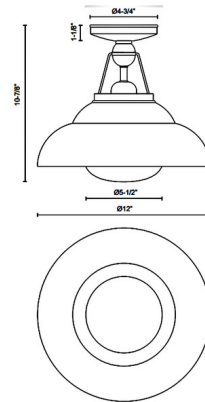

Shown in urban bronze / glossy opal

Specifications

| | |
|--------------------|--|
| COLOR | Glossy Opal |
| BODY FINISH | Urban Bronze |
| WATTAGE | 60W |
| DIMMER | Standard 120V |
| DIMENSIONS | 12"W x 10.87"H |
| BULB NOT INCLUDED | 1 x A19/Medium (E26)/60W/120V Incandescent |
| OTHER BULB OPTIONS | 1 x A19/Medium (E26)/120V LED |
| COUNTRY OF ORIGIN | China |