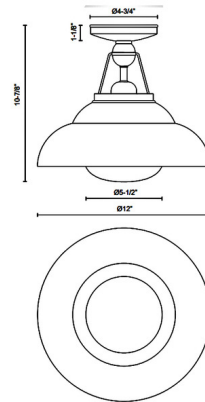

Shown in urban bronze / glossy opal

Specifications

COLOR	Glossy Opal
BODY FINISH	Urban Bronze
WATTAGE	60W
DIMMER	Standard 120V
DIMENSIONS	12"W x 10.87"H
BULB NOT INCLUDED	1 x A19/Medium (E26)/60W/120V Incandescent
OTHER BULB OPTIONS	1 x A19/Medium (E26)/120V LED
COUNTRY OF ORIGIN	China