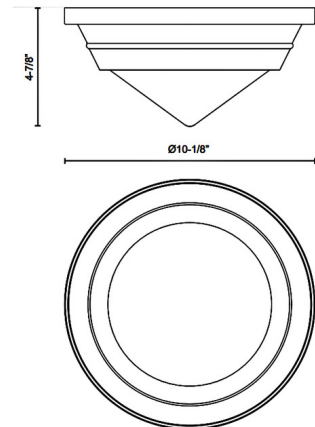

### Specifications

COLOR	Matte Opal
BODY FINISH	Vintage Brass
WATTAGE	60W
DIMMER	Standard 120V
DIMENSIONS	10.12\"W x 4.87\"H
BULB NOT INCLUDED	1 x B10/Candelabra (E12)/60W/120V Incandescent
OTHER BULB OPTIONS	1 x B10/Candelabra (E12)/120V LED
COUNTRY OF ORIGIN	China