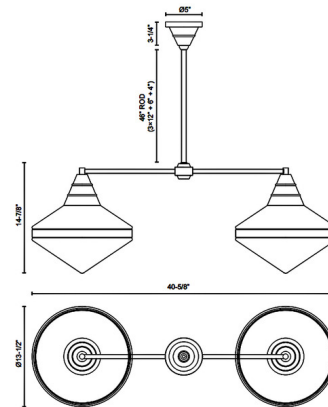

Shown in polished nickel / matte opal