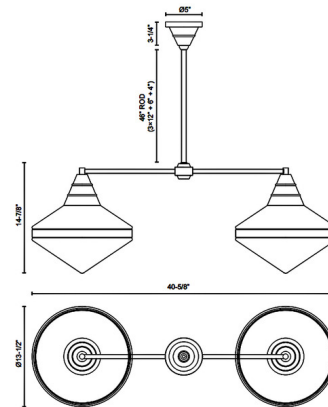

### Description

The Willard Linear Pendant is inspired by the lighting of a cozy English cottage. The strong steel body and tapered glass, bring both warm light and a bold geometric look to your space. Sloped ceiling compatible to 45 degrees.

### Specifications

COLOR . . . . . Matte Opal  
BODY FINISH . . . . . Polished Nickel  
WATTAGE . . . . . 120W  
DIMMER . . . . . Standard 120V  
DIMENSIONS . . . . . 40.62"L x 13.5"W x 14.87"H  
BULB NOT INCLUDED . . . . . 2 x A19/Medium (E26)/60W/120V Incandescent  
OTHER BULB OPTIONS . . . . . 2 x A19/Medium (E26)/120V LED  
COUNTRY OF ORIGIN . . . . . China

### Technical Information

PRODUCT DIMENSIONS . . . . . Downrods: One 4", One 6", and Three 12" Included

Shown in polished nickel / matte opal

CLICK TO VIEW PRODUCT

Notes: