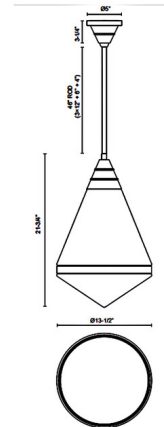

By Alora

Description

The Willard Pendant is inspired by the lighting of a cozy English cottage. The strong steel body and tapered glass, bring both warm light and a bold geometric look to your space. Sloped ceiling compatible to 45 degrees.

Specifications

COLOR Clear Prismatic
BODY FINISH Urban Bronze
WATTAGE 60W
DIMMER Standard 120V
DIMENSIONS 13.5"W x 21.75"H
BULB NOT INCLUDED 1 x A19/Medium (E26)/60W/120V Incandescent
OTHER BULB OPTIONS 1 x A19/Medium (E26)/120V LED
COUNTRY OF ORIGIN China

Technical Information

PRODUCT DIMENSIONS Downrods: One 4", One 6", and Three 12" Included

Shown in urban bronze / clear prismatic

CLICK TO VIEW PRODUCT

Notes: