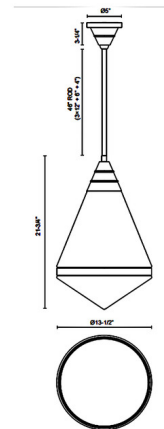

The Willard Pendant is inspired by the lighting of a cozy English cottage. The strong steel body and tapered glass, bring both warm light and a bold geometric look to your space. Sloped ceiling compatible to 45 degrees.

Specifications

COLOR Clear Prismatic
BODY FINISH Urban Bronze
WATTAGE 60W
DIMMER Standard 120V
DIMENSIONS 13.5"W x 21.75"H
BULB NOT INCLUDED 1 x A19/Medium (E26)/60W/120V Incandescent
OTHER BULB OPTIONS 1 x A19/Medium (E26)/120V LED
COUNTRY OF ORIGIN China

Technical Information

PRODUCT DIMENSIONS Downrods: One 4", One 6", and Three 12" Included

Shown in urban bronze / clear prismatic

CLICK TO VIEW PRODUCT

Notes: