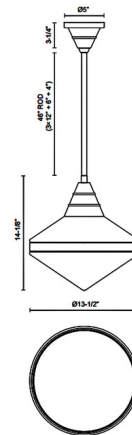

### Description

The Willard Diamond Pendant is inspired by the lighting of a cozy English cottage. The strong steel body and tapered glass, bring both warm light and a bold geometric look to your space. Sloped ceiling compatible to 45 degrees.

### Specifications

COLOR . . . . . Matte Opal  
BODY FINISH . . . . . Polished Nickel  
WATTAGE . . . . . 60W  
DIMMER . . . . . Standard 120V  
DIMENSIONS . . . . . 13.5"W x 4.13"H  
BULB NOT INCLUDED . . . . . 1 x A19/Medium (E26)/60W/120V Incandescent  
OTHER BULB OPTIONS . . . . . 1 x A19/Medium (E26)/120V LED  
COUNTRY OF ORIGIN . . . . . China

### Technical Information

PRODUCT DIMENSIONS . . . . . Downrods: One 4", One 6", and Three 12" Included

Shown in polished nickel / matte opal

CLICK TO VIEW PRODUCT

Notes: