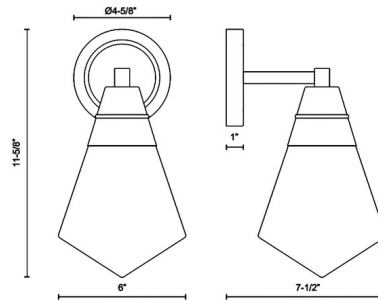

Shown in urban bronze / clear prismatic

Specifications

COLOR	Clear Prismatic
BODY FINISH	Urban Bronze
WATTAGE	60W
DIMMER	Standard 120V
DIMENSIONS	6"W x 11.62"H x 7.5"D
BULB NOT INCLUDED	1 x A19/Medium (E26)/60W/120V Incandescent
OTHER BULB OPTIONS	1 x A19/Medium (E26)/120V LED
COUNTRY OF ORIGIN	China