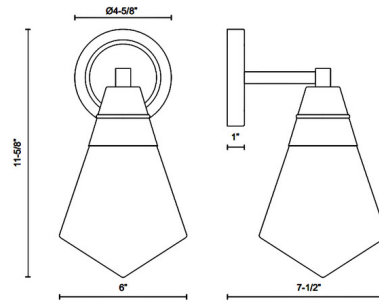

Shown in urban bronze / clear prismatic

Specifications

COLOR	Clear Prismatic
BODY FINISH	Urban Bronze
WATTAGE	60W
DIMMER	Standard 120V
DIMENSIONS	6"W x 11.62"H x 7.5"D
BULB NOT INCLUDED	1 x A19/Medium (E26)/60W/120V Incandescent
OTHER BULB OPTIONS	1 x A19/Medium (E26)/120V LED
COUNTRY OF ORIGIN	China