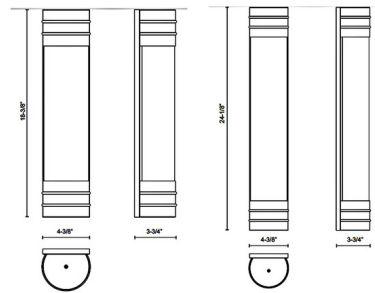

By Alora

Description

The Willard Bathroom Vanity Light is inspired by the lighting of a cozy English cottage. The strong steel body and smooth cylindrical glass, bring both warm light and a bold geometric look to your space. May be mounted horizontally or vertically.

Shown in polished nickel / matte opal

Specifications

COLOR Matte Opal
BODY FINISH Polished Nickel
WATTAGE 120W
DIMMER Standard 120V
DIMENSIONS 4.37"W x 18.37"H x 3.75"D
BULB NOT INCLUDED 2 x B10/Candelabra (E12)/60W/120V Incandescent
OTHER BULB OPTIONS 2 x B10/Candelabra (E12)/120V LED
COUNTRY OF ORIGIN China