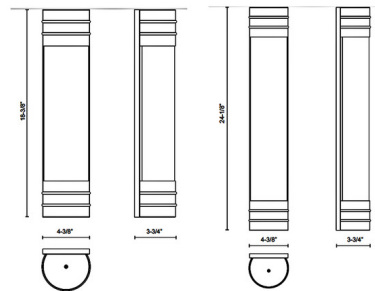

Description

The Willard Bathroom Vanity Light is inspired by the lighting of a cozy English cottage. The strong steel body and smooth cylindrical glass, bring both warm light and a bold geometric look to your space. May be mounted horizontally or vertically.

Shown in polished nickel / matte opal

Specifications

COLOR Matte Opal
BODY FINISH Polished Nickel
WATTAGE 120W
DIMMER Standard 120V
DIMENSIONS 4.37"W x 18.37"H x 3.75"D
BULB NOT INCLUDED 2 x B10/Candelabra (E12)/60W/120V Incandescent
OTHER BULB OPTIONS 2 x B10/Candelabra (E12)/120V LED
COUNTRY OF ORIGIN China