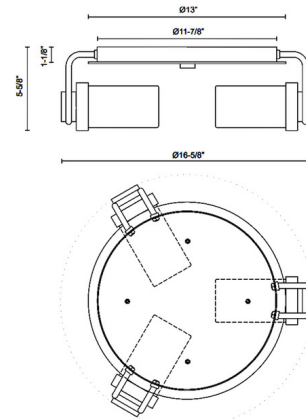

Shown in urban bronze / glossy opal

Specifications

COLOR	Glossy Opal
BODY FINISH	Urban Bronze
WATTAGE	180W
DIMMER	Standard 120V
DIMENSIONS	16.62"W x 5.62"H
BULB NOT INCLUDED	3 x B10/Candelabra (E12)/60W/120V Incandescent
OTHER BULB OPTIONS	3 x B10/Candelabra (E12)/120V LED
COUNTRY OF ORIGIN	China