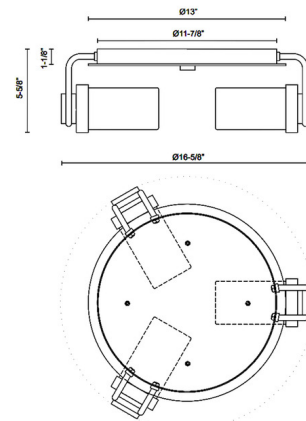

Shown in urban bronze / glossy opal

Specifications

COLOR	Glossy Opal
BODY FINISH	Urban Bronze
WATTAGE	180W
DIMMER	Standard 120V
DIMENSIONS	16.62"W x 5.62"H
BULB NOT INCLUDED	3 x B10/Candelabra (E12)/60W/120V Incandescent
OTHER BULB OPTIONS	3 x B10/Candelabra (E12)/120V LED
COUNTRY OF ORIGIN	China