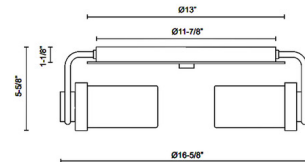

### Specifications

COLOR	Glossy Opal
BODY FINISH	Urban Bronze
WATTAGE	180W
DIMMER	Standard 120V
DIMENSIONS	16.62"W x 5.62"H
BULB NOT INCLUDED	3 x B10/Candelabra (E12)/60W/120V Incandescent
OTHER BULB OPTIONS	3 x B10/Candelabra (E12)/120V LED
COUNTRY OF ORIGIN	China