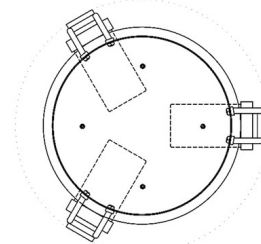

### Specifications

COLOR	Glossy Opal
BODY FINISH	Urban Bronze
WATTAGE	180W
DIMMER	Standard 120V
DIMENSIONS	16.62"W x 5.62"H
BULB NOT INCLUDED	3 x B10/Candelabra (E12)/60W/120V Incandescent
OTHER BULB OPTIONS	3 x B10/Candelabra (E12)/120V LED
COUNTRY OF ORIGIN	China