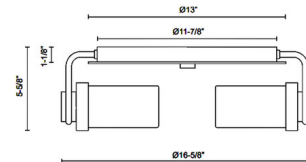

### Specifications

COLOR	Glossy Opal
BODY FINISH	Urban Bronze
WATTAGE	180W
DIMMER	Standard 120V
DIMENSIONS	16.62"W x 5.62"H
BULB NOT INCLUDED	3 x B10/Candelabra (E12)/60W/120V Incandescent
OTHER BULB OPTIONS	3 x B10/Candelabra (E12)/120V LED
COUNTRY OF ORIGIN	China