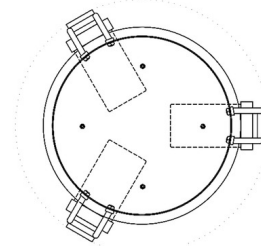

### Specifications

COLOR	Glossy Opal
BODY FINISH	Urban Bronze
WATTAGE	180W
DIMMER	Standard 120V
DIMENSIONS	16.62"W x 5.62"H
BULB NOT INCLUDED	3 x B10/Candelabra (E12)/60W/120V Incandescent
OTHER BULB OPTIONS	3 x B10/Candelabra (E12)/120V LED
COUNTRY OF ORIGIN	China