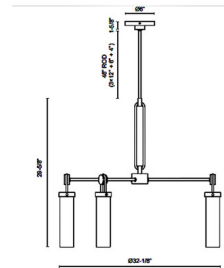

Shown in urban bronze / glossy opal

Specifications

COLOR	Glossy Opal
BODY FINISH	Urban Bronze
WATTAGE	54W
DIMMER	Standard 120V
DIMENSIONS	32.13"W x 29.62"H
BULB NOT INCLUDED	6 x T10/Medium (E26)/9W/120V LED
OTHER BULB OPTIONS	6 x T10/Medium (E26)/60W/120V Incandescent
COUNTRY OF ORIGIN	China