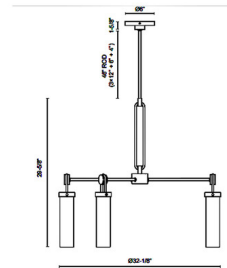

Specifications

COLOR Glossy Opal
BODY FINISH Vintage Brass
WATTAGE 54W
DIMMER Standard 120V
DIMENSIONS 32.13"W x 29.62"H
BULB NOT INCLUDED 6 x T10/Medium (E26)/9W/120V LED
OTHER BULB OPTIONS T10/Medium (E26)/60W/120V Incandescent
COUNTRY OF ORIGIN China

Technical Information

PRODUCT DIMENSIONS Downrods: One 4", One 6", and Three 12" Included

Notes:

Shown in vintage brass / glossy opal

CLICK TO VIEW PRODUCT