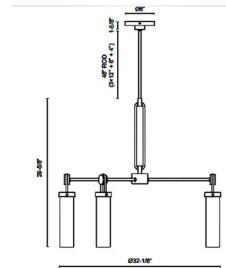

Specifications

COLOR Glossy Opal
BODY FINISH Vintage Brass
WATTAGE 54W
DIMMER Standard 120V
DIMENSIONS 32.13"W x 29.62"H
BULB NOT INCLUDED 6 x T10/Medium (E26)/9W/120V LED
OTHER BULB OPTIONS T10/Medium (E26)/60W/120V Incandescent
COUNTRY OF ORIGIN China

Technical Information

PRODUCT DIMENSIONS Downrods: One 4", One 6", and Three 12" Included

Notes:

Shown in vintage brass / glossy opal

CLICK TO VIEW PRODUCT