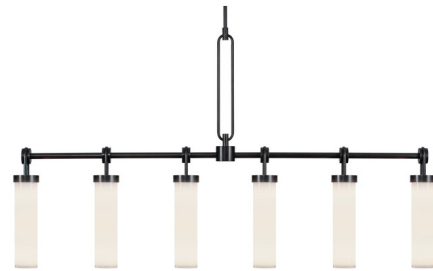

By Alora

Description

The Wynwood Linear Pendant is inspired by vintage machinery, adding an industrial vibe to your interior space. The meticulous looped frame is complemented by glass, casting warm shadows across your room. Sloped ceiling compatible up to 15 degrees.

Specifications

COLOR Glossy Opal
BODY FINISH Urban Bronze
WATTAGE 54W
DIMMER Standard 120V
DIMENSIONS 52.37"L x 3.25"W x 29.62"H
BULB NOT INCLUDED 6 x T10/Medium (E26)/9W/120V LED
OTHER BULB OPTIONS T10/Medium (E26)/60W/120V Incandescent
COUNTRY OF ORIGIN China

Technical Information

PRODUCT DIMENSIONS Downrods: One 4", One 6", and Three 12" Included

Shown in urban bronze / glossy opal

CLICK TO VIEW PRODUCT

Notes: