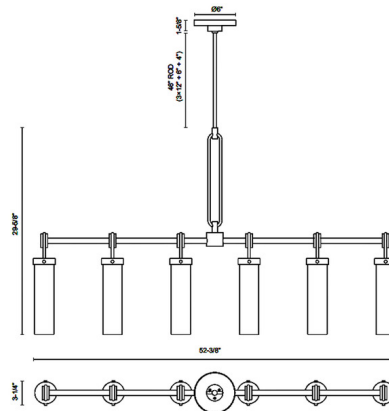

Specifications

COLOR Glossy Opal
BODY FINISH Urban Bronze
WATTAGE 54W
DIMMER Standard 120V
DIMENSIONS 52.37"L x 3.25"W x 29.62"H
BULB NOT INCLUDED 6 x T10/Medium (E26)/9W/120V LED
OTHER BULB OPTIONS T10/Medium (E26)/60W/120V Incandescent
COUNTRY OF ORIGIN China

Technical Information

PRODUCT DIMENSIONS Downrods: One 4", One 6", and Three 12" Included

Shown in urban bronze / glossy opal

CLICK TO VIEW PRODUCT

Notes: