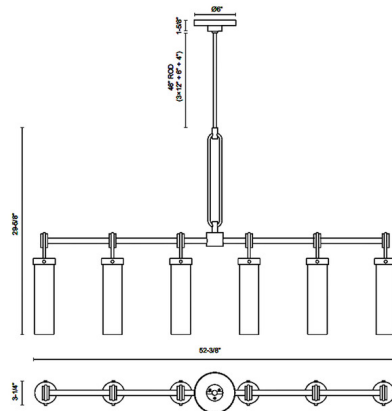

### Description

The Wynwood Linear Pendant is inspired by vintage machinery, adding an industrial vibe to your interior space. The meticulous looped frame is complemented by glass, casting warm shadows across your room. Sloped ceiling compatible up to 15 degrees.

### Specifications

COLOR . . . . . Glossy Opal  
 BODY FINISH . . . . . Urban Bronze  
 WATTAGE . . . . . 54W  
 DIMMER . . . . . Standard 120V  
 DIMENSIONS . . . . . 52.37"L x 3.25"W x 29.62"H  
 BULB NOT INCLUDED . . . . . 6 x T10/Medium (E26)/9W/120V LED  
 OTHER BULB OPTIONS . . . . . T10/Medium (E26)/60W/120V Incandescent  
 COUNTRY OF ORIGIN . . . . . China

### Technical Information

PRODUCT DIMENSIONS . . . . . Downrods: One 4", One 6", and Three 12" Included

Shown in urban bronze / glossy opal

CLICK TO VIEW PRODUCT

Notes: