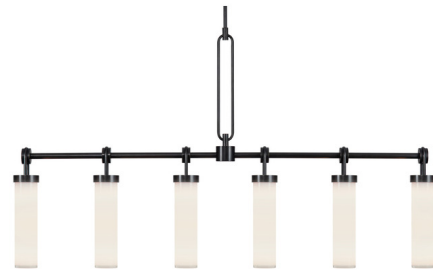

## Wynwood Linear Pendant

By Alora

### Description

The Wynwood Linear Pendant is inspired by vintage machinery, adding an industrial vibe to your interior space. The meticulous looped frame is complemented by glass, casting warm shadows across your room. Sloped ceiling compatible up to 15 degrees.

### Specifications

COLOR . . . . . Glossy Opal  
 BODY FINISH . . . . . Urban Bronze  
 WATTAGE . . . . . 54W  
 DIMMER . . . . . Standard 120V  
 DIMENSIONS . . . . . 52.37"L x 3.25"W x 29.62"H  
 BULB NOT INCLUDED . . . . . 6 x T10/Medium (E26)/9W/120V LED  
 OTHER BULB OPTIONS . . . . . T10/Medium (E26)/60W/120V Incandescent  
 COUNTRY OF ORIGIN . . . . . China

### Technical Information

PRODUCT DIMENSIONS . . . . . Downrods: One 4", One 6", and Three 12" Included

Shown in urban bronze / glossy opal

CLICK TO VIEW PRODUCT

Notes: