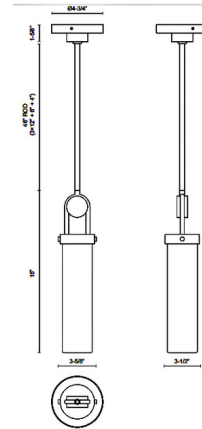

Specifications

COLOR Glossy Opal
BODY FINISH Vintage Brass
WATTAGE 9W
DIMMER Standard 120V
DIMENSIONS 3.5"W x 15"H
BULB NOT INCLUDED 1 x T10/Medium (E26)/9W/120V LED
OTHER BULB OPTIONS T10/Medium (E26)/60W/120V Incandescent
COUNTRY OF ORIGIN China

Technical Information

PRODUCT DIMENSIONS Downrods: One 4", One 6", and Three 12" Included

Shown in vintage brass / glossy opal

CLICK TO VIEW PRODUCT

Notes: