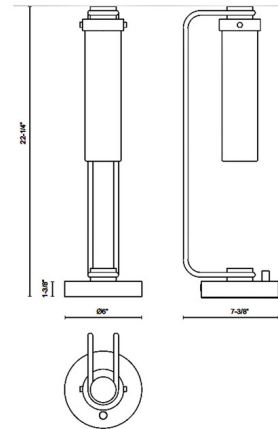

Specifications

COLOR Glossy Opal
BODY FINISH Vintage Brass
WATTAGE 9W
DIMMER Included
DIMENSIONS 6"W x 22.25"H
BULB NOT INCLUDED 1 x T10/Medium (E26)/9W/120V LED
OTHER BULB OPTIONS T10/Medium (E26)/60W/120V Incandescent
COUNTRY OF ORIGIN China

Technical Information

PRODUCT DIMENSIONS Cord: 144"

Shown in vintage brass / glossy opal

CLICK TO VIEW PRODUCT

Notes: