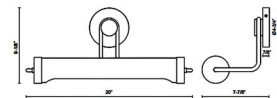

Shown in urban bronze

Specifications

COLOR	N/A
BODY FINISH	Urban Bronze
WATTAGE	120W
DIMMER	Standard 120V
DIMENSIONS	20"W x 9.13"H x 7.87"D
BULB NOT INCLUDED	2 x T10/Medium (E26)/60W/120V Incandescent
OTHER BULB OPTIONS	2 x T10/Medium (E26)/120V LED
COUNTRY OF ORIGIN	China