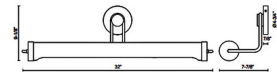

Shown in urban bronze

Specifications

COLOR	N/A
BODY FINISH	Urban Bronze
WATTAGE	120W
DIMMER	Standard 120V
DIMENSIONS	20"W x 9.13"H x 7.87"D
BULB NOT INCLUDED	2 x T10/Medium (E26)/60W/120V Incandescent
OTHER BULB OPTIONS	2 x T10/Medium (E26)/120V LED
COUNTRY OF ORIGIN	China