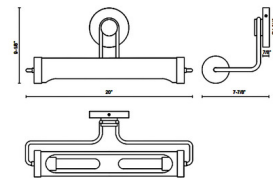

Shown in vintage brass

Specifications

COLOR	N/A
BODY FINISH	Vintage Brass
WATTAGE	120W
DIMMER	Standard 120V
DIMENSIONS	20"W x 9.13"H x 7.87"D
BULB NOT INCLUDED	2 x T10/Medium (E26)/60W/120V Incandescent
OTHER BULB OPTIONS	2 x T10/Medium (E26)/120V LED
COUNTRY OF ORIGIN	China