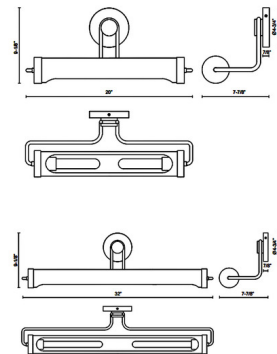

Specifications

COLOR	N/A
BODY FINISH	Vintage Brass
WATTAGE	120W
DIMMER	Standard 120V
DIMENSIONS	20"W x 9.13"H x 7.87"D
BULB NOT INCLUDED	2 x T10/Medium (E26)/60W/120V Incandescent
OTHER BULB OPTIONS	2 x T10/Medium (E26)/120V LED
COUNTRY OF ORIGIN	China