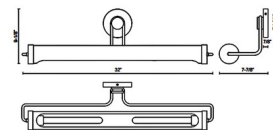

Shown in vintage brass

Specifications

COLOR	N/A
BODY FINISH	Vintage Brass
WATTAGE	120W
DIMMER	Standard 120V
DIMENSIONS	20"W x 9.13"H x 7.87"D
BULB NOT INCLUDED	2 x T10/Medium (E26)/60W/120V Incandescent
OTHER BULB OPTIONS	2 x T10/Medium (E26)/120V LED
COUNTRY OF ORIGIN	China