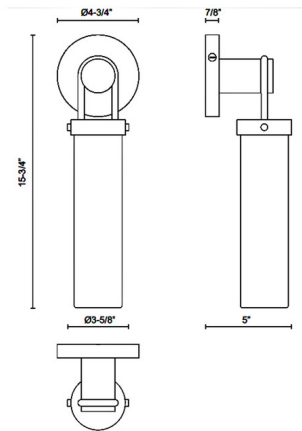

Lightology

lightology.com
866-954-4489
04-22-26

Project: _____
Company: _____
Location: _____ Fixture Type: _____
SPEC #: **ALO1235504**
Approved On: _____ Approved By: _____

Wynwood Wall Sconce By Alora

Description

The Wynwood Wall Sconce is inspired by vintage machinery, adding an industrial vibe to your interior space. The meticulous looped frame is complemented by glass, casting warm shadows across your room. May be mounted up or down.

Shown in urban bronze / glossy opal

Specifications

COLOR Glossy Opal
BODY FINISH Urban Bronze
WATTAGE 9W
DIMMER Standard 120V
DIMENSIONS 3.62"W x 15.75"H x 5"D
BULB NOT INCLUDED 1 x T10/Medium (E26)/9W/120V LED
OTHER BULB OPTIONS T10/Medium (E26)/60W/120V Incandescent
COUNTRY OF ORIGIN China