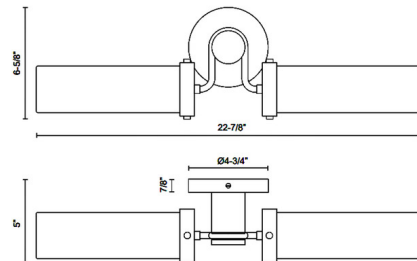

Shown in vintage brass / glossy opal

Specifications

COLOR	Glossy Opal
BODY FINISH	Vintage Brass
WATTAGE	18W
DIMMER	Standard 120V
DIMENSIONS	22.87"W x 6.62"H x 5"D
BULB NOT INCLUDED	2 x T10/Medium (E26)/9W/120V LED
OTHER BULB OPTIONS	T10/Medium (E26)/60W/120V Incandescent
COUNTRY OF ORIGIN	China