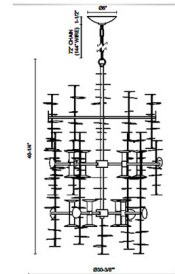

By Alora

Description

The Yukari Chandelier is inspired by the simplicity of eucalyptus. The stunning leaf like petals surround bare bulbs, casting warm shadows across your room.

Specifications

COLOR N/A
BODY FINISH Polished Brass
WATTAGE 960W
DIMMER Standard 120V
DIMENSIONS 30.37"W x 40.25"H
BULB NOT INCLUDED 16 x B10/Candelabra (E12)/60W/120V Incandescent
OTHER BULB OPTIONS 16 x B10/Candelabra (E12)/120V LED
COUNTRY OF ORIGIN China

Technical Information

PRODUCT DIMENSIONS Adjustable Cable Length: 72"

Shown in polished brass

CLICK TO VIEW PRODUCT

Notes: