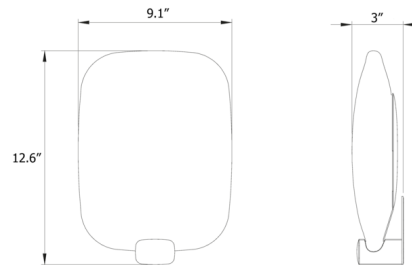

Shown in gold / white

Specifications

COLOR White
BODY FINISH Gold
WATTAGE 14.3W
DIMMER Standard 120V
DIMENSIONS 9.1"W x 12.6"H x 2.99"D
INTEGRATED LED MODULE 1 x LED/14.3W/120V LED
COUNTRY OF ORIGIN China