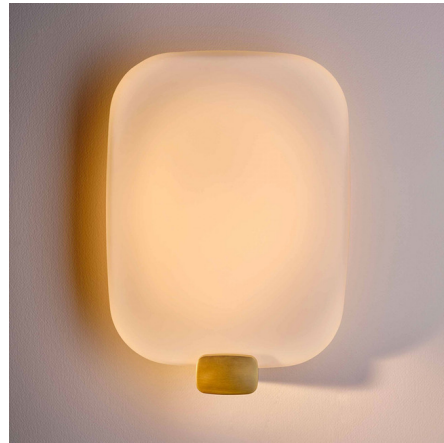

Lightology

lightology.com
866-954-4489
06-04-26

Project: _____

Company: _____

Location: _____ Fixture Type: _____

SPEC #: **DCW1235517**

Approved On: _____ Approved By: _____

Light Me Tender Wall Sconce

By DCWEditions

Description

The Light Me Tender Wall Sconce will add a calming presence to any interior with its gently rounded silhouette and soft, welcoming light. The sconce houses an integrated LED light source, which is diffused through a white glass plate. A metal bracket supports the diffuser and adds just a touch of glamorous shine.

Shown in gold / white

Specifications

COLOR White
BODY FINISH Gold
WATTAGE 14.3W
DIMMER Standard 120V
DIMENSIONS 9.1"W x 12.6"H x 2.99"D
INTEGRATED LED MODULE 1 x LED/14.3W/120V LED
COUNTRY OF ORIGIN China

Technical Information

LAMP COLOR 2700K
LUMENS/WATT 100.00
LUMINOUS FLUX 1430 lumens

CLICK TO VIEW PRODUCT

Notes: