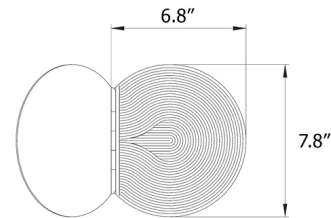

Shown in gold

CLICK TO VIEW PRODUCT

Notes: