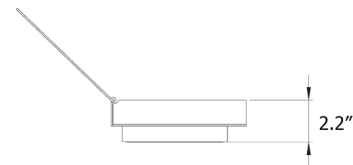

CLICK TO VIEW PRODUCT

Notes: