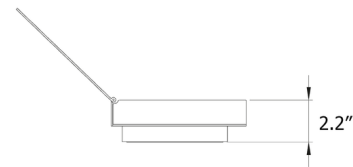

CLICK TO VIEW PRODUCT

Notes: