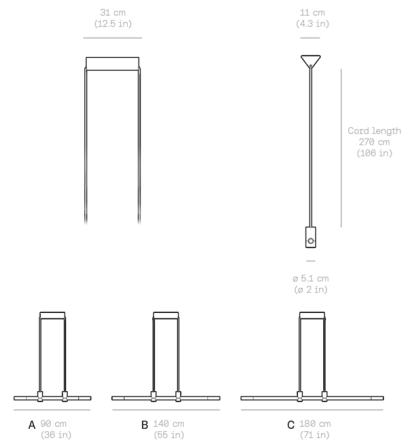

Shown in black / 12k gold / clear amber

CLICK TO VIEW PRODUCT

Notes: