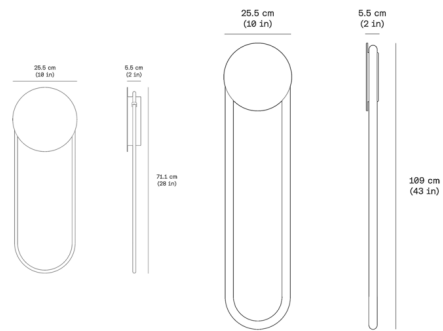

CLICK TO VIEW PRODUCT

Notes: