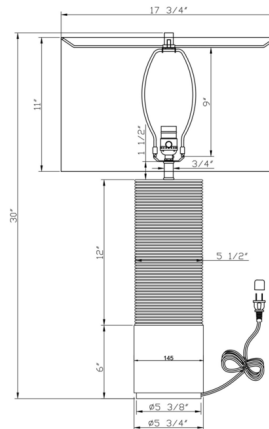

Shown in light wood / off white

Specifications

COLOR	Off White
BODY FINISH	Light Wood
WATTAGE	27W
DIMMER	Included
DIMENSIONS	17.75"W x 30"H
BULB NOT INCLUDED	1 x A21 3-Way/Medium (E26)/27W/120V LED
COUNTRY OF ORIGIN	China