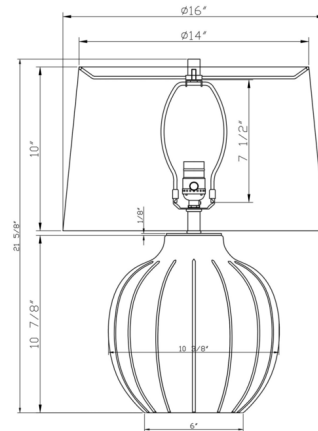

### Specifications

COLOR	Off White
BODY FINISH	Taupe
WATTAGE	27W
DIMMER	Included
DIMENSIONS	16"W x 21.625"H
BULB NOT INCLUDED	1 x A21 3-Way/Medium (E26)/27W/120V LED
COUNTRY OF ORIGIN	China

CLICK TO VIEW PRODUCT