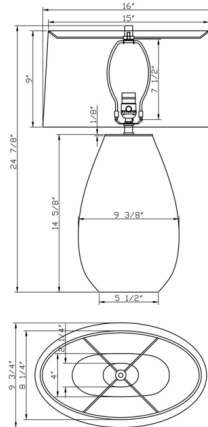

### Specifications

COLOR . . . . . Off White  
BODY FINISH . . . . . Beige  
WATTAGE . . . . . 27W  
DIMMER . . . . . Included  
DIMENSIONS . . . . . 16"W x 24.875"H  
BULB NOT INCLUDED . . . . . 1 x A21 3-Way/Medium (E26)/27W/120V LED  
COUNTRY OF ORIGIN . . . . . China