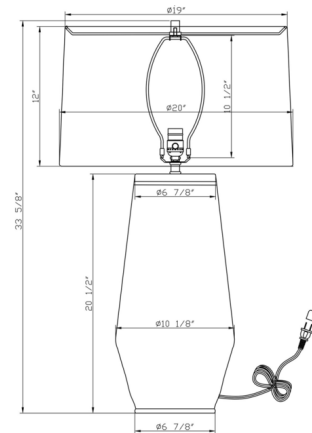

### Specifications

COLOR	Off White
BODY FINISH	Cream
WATTAGE	27W
DIMMER	Included
DIMENSIONS	20"W x 33.625"H
BULB NOT INCLUDED	1 x A21 3-Way/Medium (E26)/27W/120V LED
COUNTRY OF ORIGIN	China

CLICK TO VIEW PRODUCT